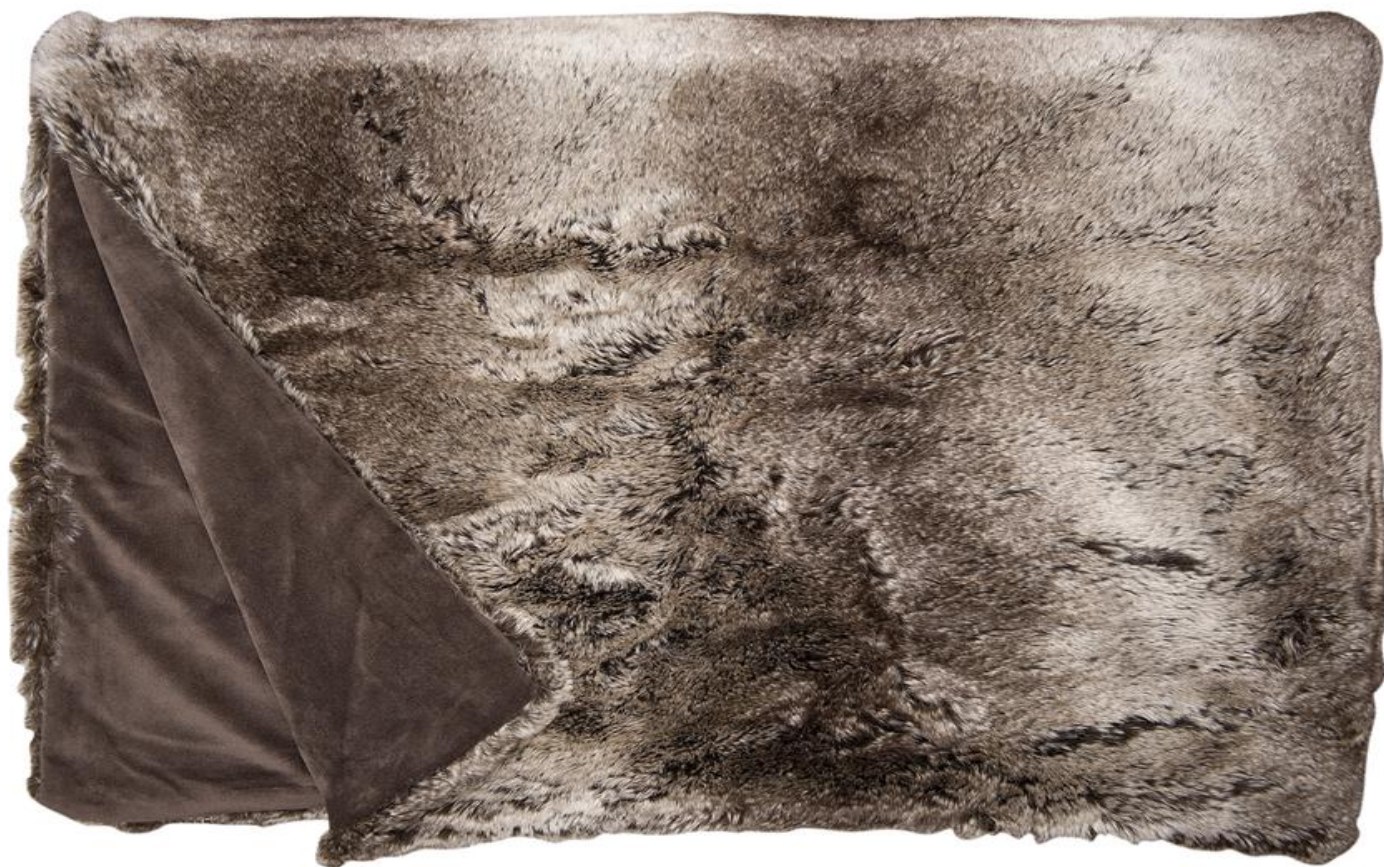

fine

WOLF XL - THROW

Collection:	Webpelz
Material:	Fell / Fur: 80 % PAN / 20 % PES Rückseite / Rear: 100 % PES (Velboa)
Color variations:	3
Size:	250 x 250 cm
Mark:	
Washable	

Care instructions:

Special notes:

Oekotex 100 certified
vegan

Available colours:

Chinchilla XL - Throw

Silverfox XL - Throw

The illustrations are not color-coded.