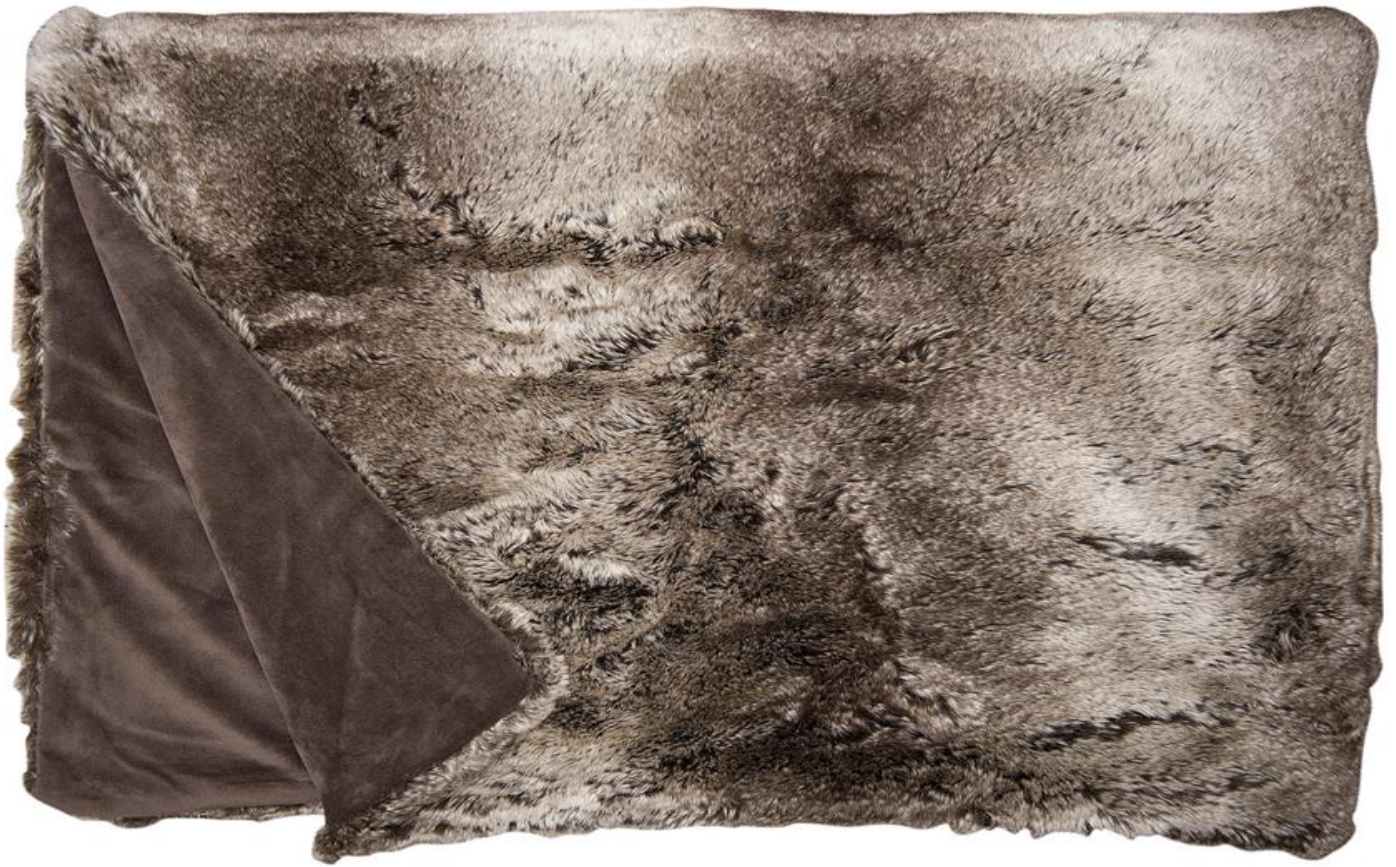

*fine*

## WOLF - THROW

Luxurious, faux fur "Wolf throw in a soft and heavy quality; outside with faux fur; smooth lining (Velboa)

Available colours:

Collection:	Webpelz
Material:	Fell / Fur: 80 % PAN / 20 % PES Rückseite / Reverse: 100 % PES (Velboa)
Color variations:	5
Size:	140 x 190 cm
Mark:	
Washable	

Care instructions:

Special notes:

Oekotex 100 certified  
vegan

Chinchilla - Throw

Silverfox - Throw

The illustrations are not color-coded.