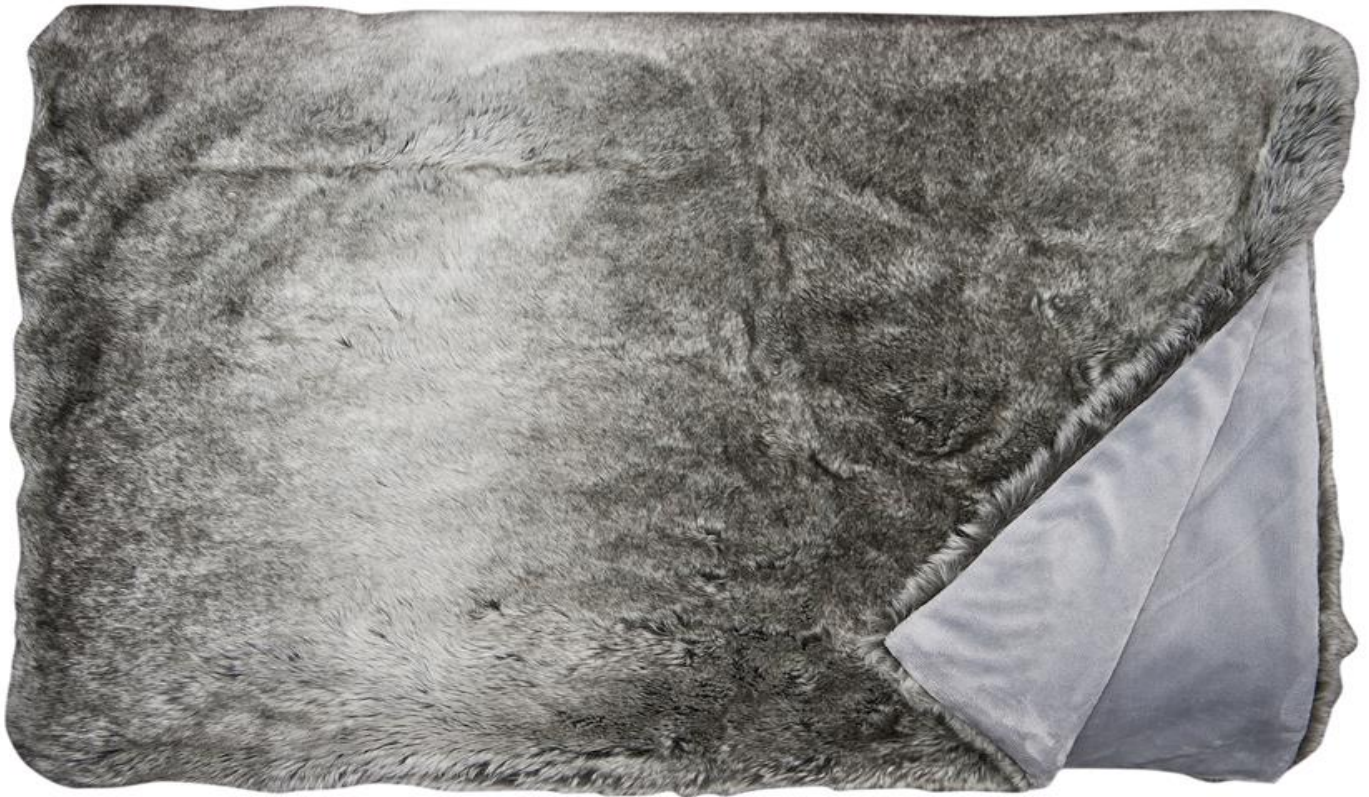

fine

SILVERFOX XL - THROW

Collection:	Webpelz
Material:	Fell / Fur: 80 % PAN / 20 % PES Rückseite / Reverse: 100 % PES (Velboa)
Color variations:	3
Size:	250 x 250 cm
Mark:	
Washable	

Care instructions:

Special notes:

Oekotex 100 certified
vegan

Available colours:

Chinchilla XL - Throw

Wolf XL - Throw

The illustrations are not color-coded.