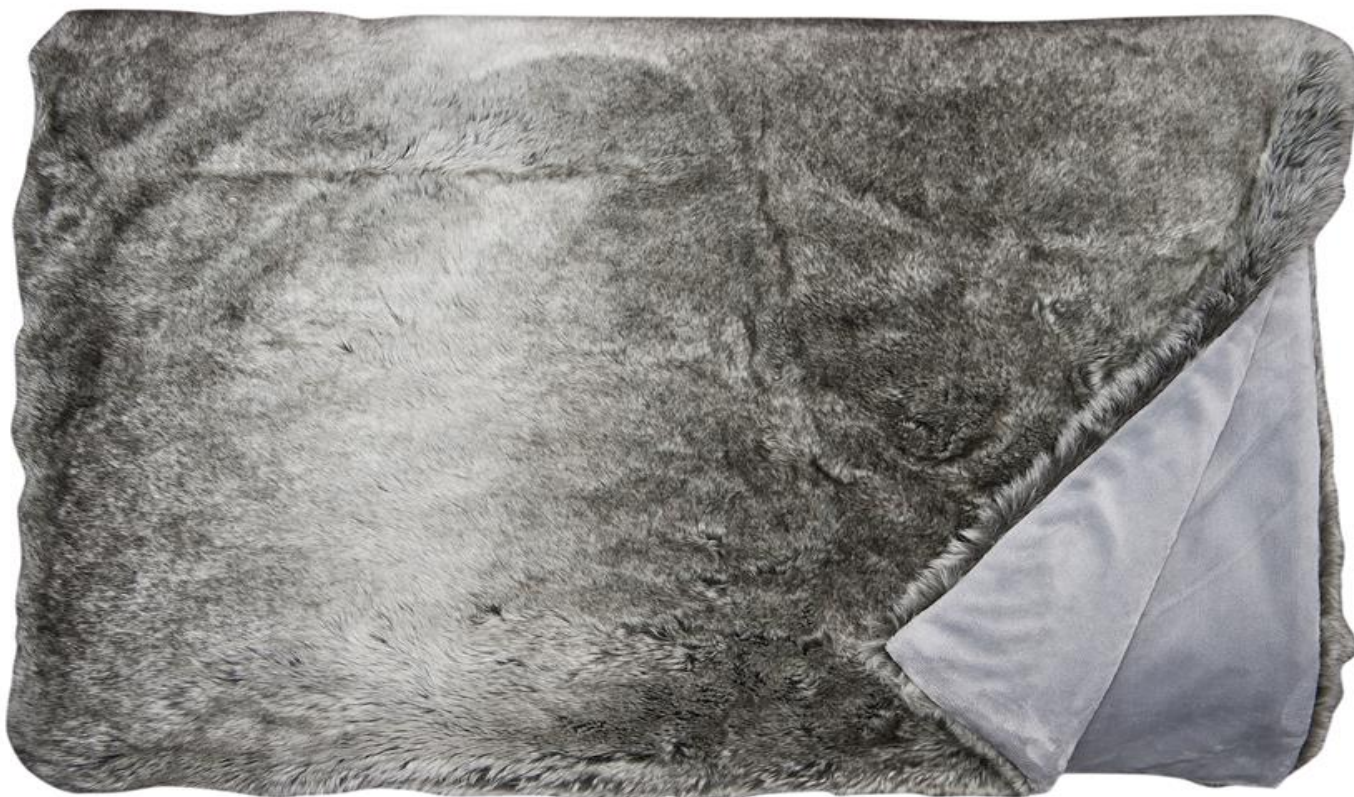

fine

SILVERFOX - THROW

Luxurious, faux fur "Silverfox" throw in a soft and heavy quality; outside with faux fur; smooth lining (Velboa)

Available colours:

Collection:	Webpelz
Material:	Fell / Fur: 80 % PAN / 20 % PES Rückseite / Reverse: 100 % PES (Velboa)
Color variations:	5
Size:	140 x 190 cm
Mark:	
Washable	

Care instructions:

Special notes:

Oekotex 100 certified
vegan

Chinchilla - Throw

Wolf - Throw

The illustrations are not color-coded.