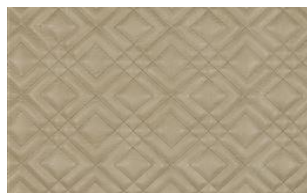

## RITZY SQUARE 044

Upholstery fabric, padded and quilted made of embossed artificial leather, grain and feel like real leather, graphic embroidery with double quilting in a diamond design, flame retardant

Collection:	Fusion
Material:	FR Oberstoff   Face Fabric: 72 % PVC   21 % PES   7 % PU Füllung   Filling: 100 % PES Futter   Lining: 100 % PES

Color variations:	4
Total width:	132.00 cm
Usable width:	132.00 cm
Rapport width:	10,0 cm
Rapport height:	10,0 cm

Usage:

Mark:  
Flame retardant

Care instructions:

Fire protection:  
EN 1021 1 & 2

Available colours:

Ritzy Square 011

Ritzy Square 041

Ritzy Square 045