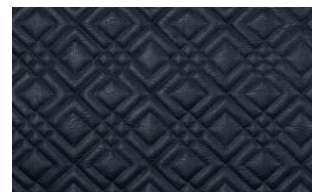

## RITZY SQUARE 044

Upholstery fabric, padded and quilted made of embossed artificial leather, grain and feel like real leather, graphic embroidery with double quilting in a diamond design, flame retardant

Collection:	Fusion
Material:	FR Oberstoff   Face Fabric: 72 % PVC   21 % PES   7 % PU Füllung   Filling: 100 % PES Futter   Lining: 100 % PES

Color variations:	4
Total width:	132.00 cm
Usable width:	132.00 cm
Rapport width:	10,0 cm
Rapport height:	10,0 cm

Usage:

Mark:  
Flame retardant

Care instructions:

Fire protection:  
EN 1021 1 & 2

Available colours:

Ritzy Square 011

Ritzy Square 041

Ritzy Square 045