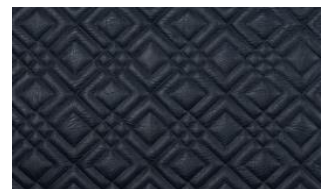

## RITZY SQUARE 041

Upholstery fabric, padded and quilted made of embossed artificial leather, grain and feel like real leather, graphic embroidery with double quilting in a diamond design, flame retardant

Collection:	Fusion
Material:	FR Oberstoff   Face Fabric: 72 % PVC   21 % PES   7 % PU Füllung   Filling: 100 % PES Futter   Lining: 100 % PES

Color variations:	4
Total width:	132.00 cm
Usable width:	132.00 cm
Rapport width:	10,0 cm
Rapport height:	10,0 cm

Usage:

Mark:  
Flame retardant

Care instructions:

Fire protection:  
EN 1021 1 & 2

Available colours:

Ritzy Square 011

Ritzy Square 044

Ritzy Square 045