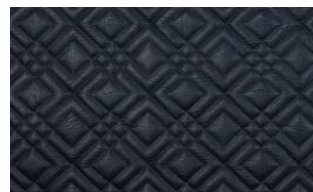

## RITZY SQUARE 011

Upholstery fabric, padded and quilted made of embossed artificial leather, grain and feel like real leather, graphic embroidery with double quilting in a diamond design, flame retardant

Collection:	Fusion
Material:	FR Oberstoff   Face Fabric: 72 % PVC   21 % PES   7 % PU Füllung   Filling: 100 % PES Futter   Lining: 100 % PES

Color variations:	4
Total width:	132.00 cm
Usable width:	132.00 cm
Rapport width:	10,0 cm
Rapport height:	10,0 cm

Usage:

Mark:  
Flame retardant

Care instructions:

Fire protection:  
EN 1021 1 & 2

Available colours:

Ritzy Square 041

Ritzy Square 044

Ritzy Square 045