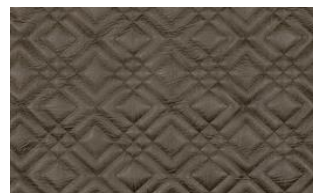

## RITZY SQUARE 011

Upholstery fabric, padded and quilted made of embossed artificial leather, grain and feel like real leather, graphic embroidery with double quilting in a diamond design, flame retardant

Collection:	Fusion
Material:	FR Oberstoff   Face Fabric: 72 % PVC   21 % PES   7 % PU Füllung   Filling: 100 % PES Futter   Lining: 100 % PES

Color variations:	4
Total width:	132.00 cm
Usable width:	132.00 cm
Rapport width:	10,0 cm
Rapport height:	10,0 cm

Usage:

Mark:  
Flame retardant

Care instructions:

Fire protection:  
EN 1021 1 & 2

Available colours:

Ritzy Square 041

Ritzy Square 044

Ritzy Square 045