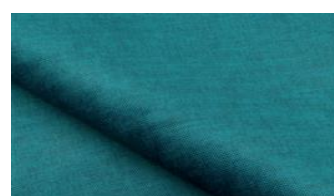

Oscar FR 081 *