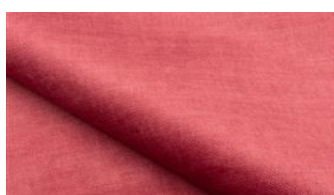

Oscar FR 052 *