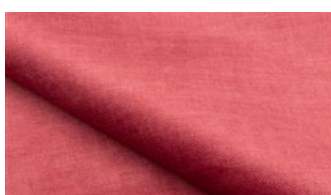

Oscar FR 053 *