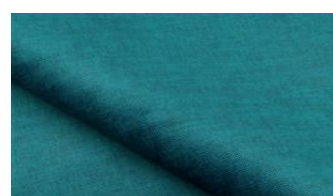

Oscar FR 081 *