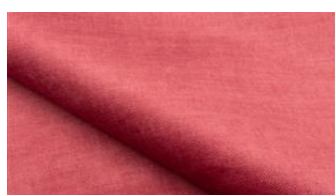

Oscar FR 052 *