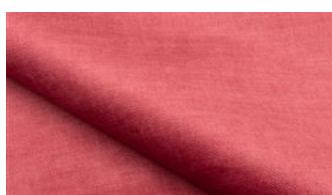

Oscar FR 053 *