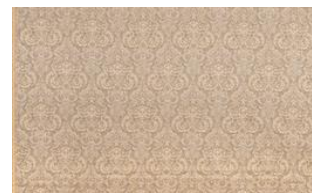

MIARA 089

Upholstery fabric in jacquard with fine ornamentation;
very hard-wearing

Collection:	Miramonte
Material:	47 % CV 35 % CO 9 % LI 9 % PAN
Color variations:	4
Total width:	138.00 cm
Rapport width:	23,5 cm
Rapport height:	42,5 cm

Usage:

Care instructions:

Available colours:

Miara 010

Miara 029

Miara 040

The illustrations are not color-coded.