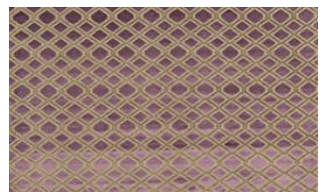

JUWEL 041

Upholstery fabric, woven as jaquard velour with diamonds in contrasting colors

Collection:	Loft
Material:	84 % CV 16 % PES
Color variations:	7
Total width:	138.00 cm
Rapport width:	11,7 cm
Rapport height:	18,3 cm

Usage:

Care instructions:

Available colours:

Juwel 029

Juwel 039

Juwel 040

Juwel 059

Juwel 069

Juwel 080

Special notes:

Shiny Patches in pile fabrics are merely optical and not a reason for complaint.

The illustrations are not color-coded.