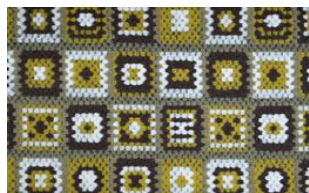

## JANIS o89

Decorative fabric, knitted from a soft wool yarn, with multicoloured granny square design

Collection:	Imagine
Material:	70 % WO   30 % PES
Color variations:	7
Total width:	155.00 cm
Rapport width:	51,0 cm
Rapport height:	93,5 cm

Usage:

Mark:

Washable

Care instructions:

Available colours:

Janis o38

Janis o39

Janis o49