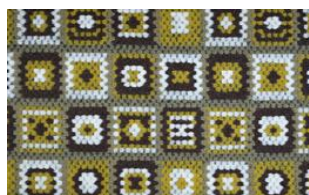

JANIS o88

Decorative fabric, knitted from a soft wool yarn, with multicoloured granny square design

Collection:	Imagine
Material:	70 % WO 30 % PES
Color variations:	7
Total width:	155.00 cm
Rapport width:	51,0 cm
Rapport height:	93,5 cm

Usage:

Mark:

Washable

Care instructions:

Available colours:

Janis o38

Janis o39

Janis o49