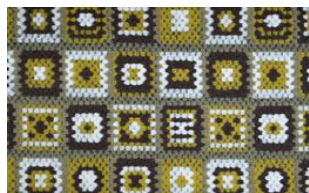

## JANIS 039

Decorative fabric, knitted from a soft wool yarn, with multicoloured granny square design

Collection:	Imagine
Material:	70 % WO   30 % PES
Color variations:	7
Total width:	155.00 cm
Rapport width:	51,0 cm
Rapport height:	93,5 cm

Usage:

Mark:

Washable

Care instructions:

Available colours:

Janis 038

Janis 049

Janis 059