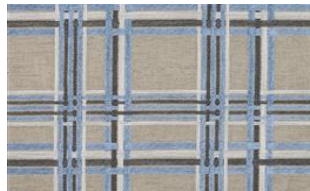

GRID 089

Upholstery fabric, woven from various materials, in a clean and delicate check design

Collection:	Imagine
Material:	38 % CV 28 % CO 20 % PES 14 % LI
Color variations:	5
Total width:	140.00 cm
Rapport width:	17,7 cm
Rapport height:	19,5 cm

Usage:

Care instructions:

Available colours:

Grid 039

Grid 069

Grid 087

Grid 088

The illustrations are not color-coded.