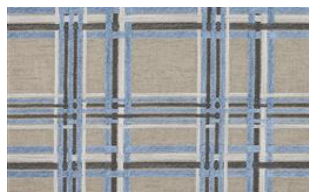

## GRID o88

Upholstery fabric, woven from various materials, in a clean and delicate check design

Collection:	Imagine
Material:	38 % CV   28 % CO   20 % PES   14 % LI
Color variations:	5
Total width:	140.00 cm
Rapport width:	17,7 cm
Rapport height:	19,5 cm

Usage:

Care instructions:

Available colours:

Grid o39

Grid o69

Grid o87

Grid o89

The illustrations are not color-coded.