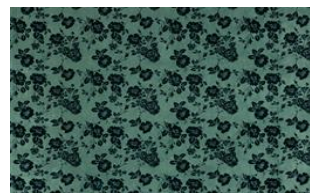

## FIORI 030

Upholstery fabric, woven as a velour with graphic design and matt/gloss effect, result of different materials

|                   |                              |
|-------------------|------------------------------|
| Collection:       | Bellezza                     |
| Material:         | 44 % CV   30 % CO   26 % PES |
| Color variations: | 6                            |
| Total width:      | 145.00 cm                    |
| Rapport width:    | 37,0 cm                      |
| Rapport height:   | 27,0 cm                      |

Usage:

Care instructions:

Available colours:

Fiori 020

Fiori 032

Fiori 050

Fiori 060

Fiori 080

Special notes:

Oekotex 100 certified

Shiny Patches in pile fabrics are merely optical and not a reason for complaint.

---

The illustrations are not color-coded.