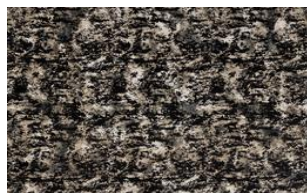

ESCAPE 039

Upholstery fabric, woven as jacquard velour, printed with an abstract all-over design, flame retardant

Collection:	Lobby
Material:	FR 51 % PES 49 % RAYON
Color variations:	4
Total width:	140.00 cm
Rapport width:	35,2 cm
Rapport height:	46,5 cm

Usage:

Mark:
Flame retardant

Care instructions:

Fire protection:
EN 1021 1 & 2

Special notes:

Shiny Patches in pile fabrics are merely optical and not a reason for complaint.

print - inevitable colour deviations - before processing compare colours and batches

Available colours:

Escape 019

Escape 049

Escape 089