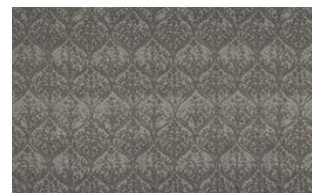

Celerina 041